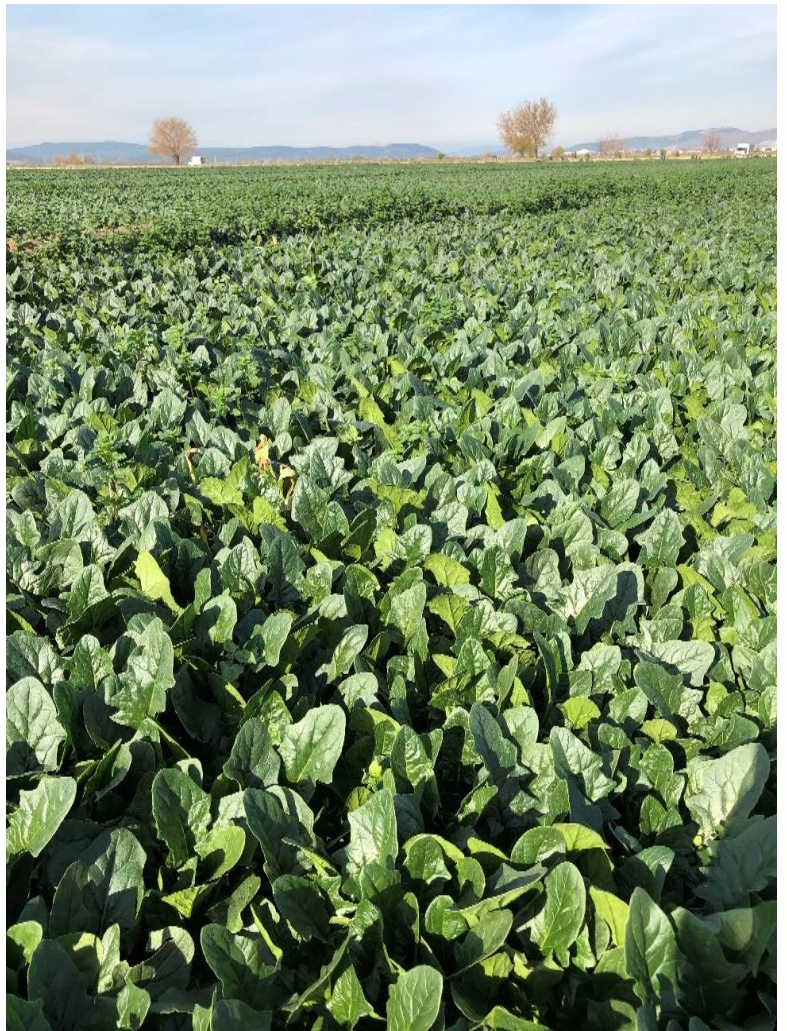

# Spinach

### General Description:

Oriental spinach with attractive dark green, serrated leaves which are thick with a smooth surface. Upright growth aids picking. Excellent flavour. Suitable for baby, teen and bunching production.